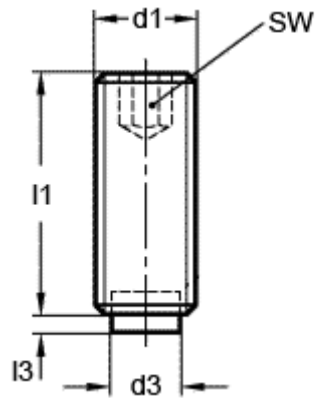

Data Sheet

Article number: 20931606

Description: E+G Grub screw
GN 913.3-M5-8-KU

Measures

$d1 = M5$
 $d3 = 3$
 $l1 = 8.0$
 $l3 = 1.0$
 $SW = 2.5$